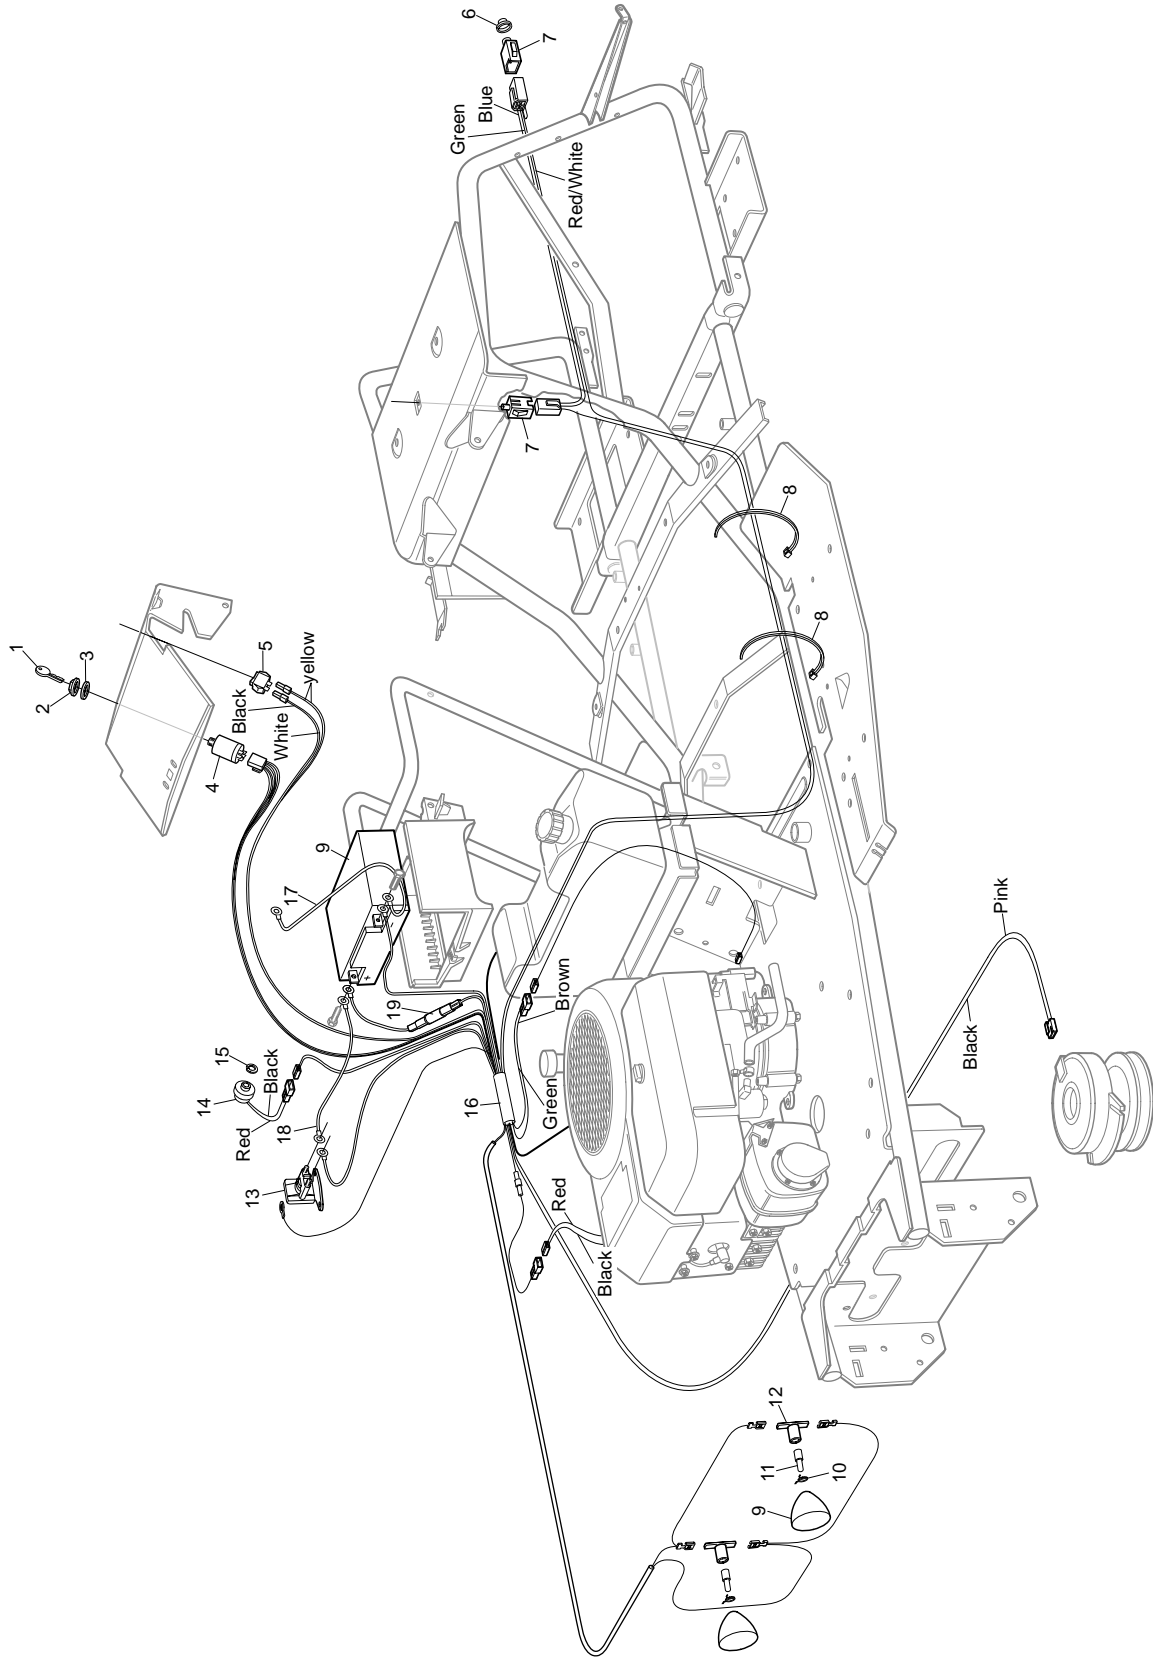

ITEM NO.	DESCRIPTION.	PART NO.	QTY.	ITEM NOTE.
1	Key - ignition	AL525316	1	
2	Washer - Locking	AL514335	1	
3	Spacer	AL514336	1	
4	Switch - Ignition	AL525315	1	
5	Light Switch	AL514328	1	
6	Cap	AL514337	1	
7	Seat - Switch	AL514327	2	
8	Cable Tie	3966	2	
9	Battery	AL512073	1	
10	Clip	AL521606	2	
11	Bulb	AL514251	2	
12	Holder	AL514252	2	
13	Relay	AL521361	1	
14	Terminal	AL514319	1	
15	Circlip	AL701296	1	
16	Loom	AL521364	1	
17	Lead - Neg	AL514889	1	
18.	Lead - Pos	AL	1	
19.	Fuse 5 Amp	AL514473	1